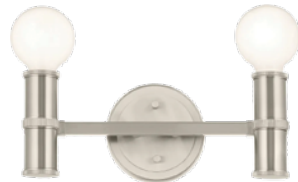

KI55159PN
Polished Nickel
5" W x 9.75" H x 4" E

KI55159CPZ
Champagne Bronze
5" W x 9.75" H x 4" E

KI55073PN
Polished Nickel
4.5" W x 12.5" H x 4.75" E

KI55073BK
Black
4.5" W x 12.5" H x 4.75" E

KI55073CPZ
Champagne Bronze
4.5" W x 12.5" H x 4.75" E