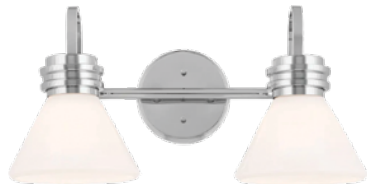

KI55153BK
Black and Champagne Bronze
7.25" W x 9.5" H x 8.5" E

KI55153CPZ
Champagne Bronze
7.25" W x 9.5" H x 8.5" E

KI55149CH
Chrome
5.75" W x 11.5" H x 9" E

KI55149BK
Black
5.75" W x 11.5" H x 9" E

KI55149CPZ
Champagne Bronze
5.75" W x 11.5" H x 9" E