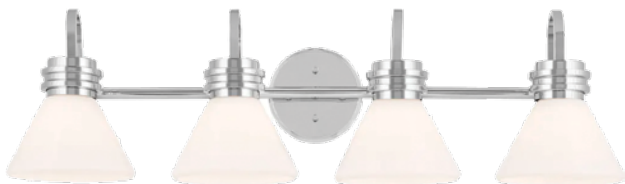

KI55155CPZ
Champagne Bronze
26" W x 9.5" H x 9.5" E

KI55151CH
Chrome
22.75" W x 10.25" H x 7.5" E

KI55151BK
Black
22.75" W x 10.25" H x 7.5" E

KI55151CPZ
Champagne Bronze
22.75" W x 10.25" H x 7.5" E

KI55156CH
Chrome
34" W x 9.5" H x 9.5" E

KI55156BK
Black and Champagne Bronze
34" W x 9.5" H x 9.5" E

KI55156CPZ
Champagne Bronze
34" W x 9.5" H x 9.5" E

KI83745
Chrome
4.75" W x 13" H

KI83746
Brushed Nickel
4.75" W x 13" H

KI83747
Bronze
4.75" W x 13" H