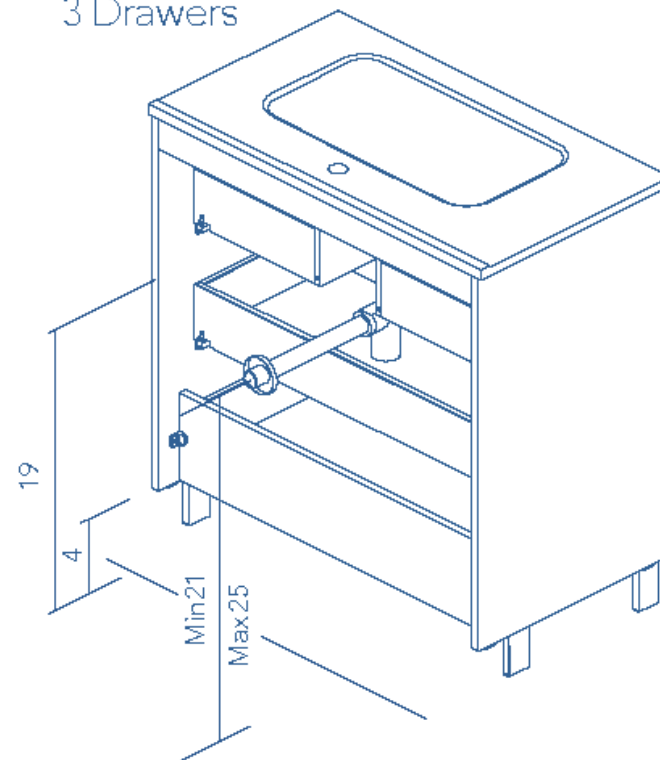

* All Rojo products are TSCA VI Compliant *
* Feet are Chrome-Plated ABS *

Soft Close

Yoko chrome legs
(2 piece set)
sold separately for wall
mounted vanities
RO127249 \$55.00

Technical Information

- STRUCTURE:** White vanity with high gloss lacquered finish and 5/8" board. Toffee Walnut and Sandy Gray vanities with melamine finish and 5/8" board.
- FRONT:** White vanity with high gloss lacquered finish and 5/8" board. Toffee Walnut and Sandy Gray vanities with melamine finish and 5/8" board.
- HANDLE:** Integrated in the front of the furniture.
- HINGE:** 105° soft close.
- DRAWER:** Drawers made in gray textile polyamine coated board with high quality hidden partial extraction runners with soft close system. Lower drawer useful space (wide x height x depth): 20" x 4" x 13" (Unit 24"), 28" x 4" x 13" (Unit 32").
- WALL HANGING BRACKET:** Hidden hanging brackets with direct assembling system, great resistance, and depth regulation.
- LEGS:** For set with 3 drawers, ABS in bright chrome finish adjustable legs included in unit. For hanging wall vanity, 2 piece chrome legs are sold separately.
- PIPE DEPTH:** Space behind drawer is 3 inches.

Plumbing Rough

2 Doors

3 Drawers

Drawers come with a textile effect finish for durability and low maintenance.

Tops

Bari

Glossy White Polished Acrylic
24" W x 18" D
Sink Depth 5", 1 1/2" Countertop
RO122000 \$287.00