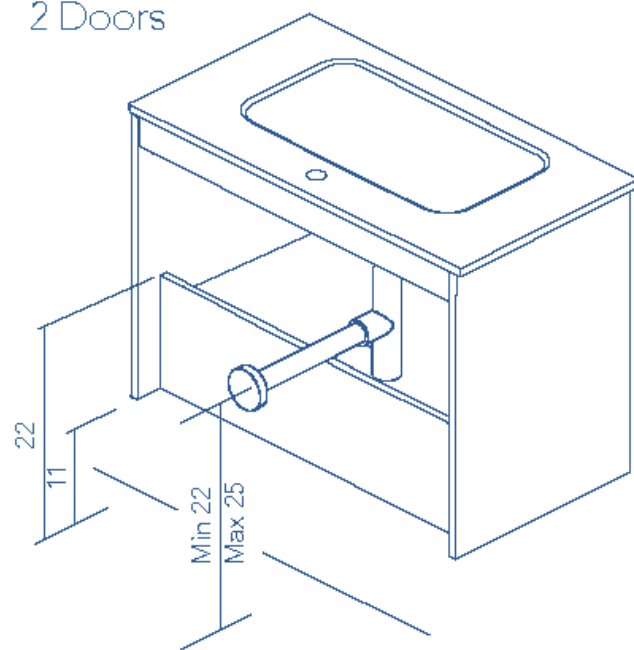

* All Rojo products are TSCA VI Compliant *
* Feet are Chrome-Plated ABS *

Soft Close

Yoko chrome legs
(2 piece set)
sold separately for wall
mounted vanities
RO127249 \$55.00

Technical Information

- STRUCTURE:** White vanity with high gloss lacquered finish and 5/8" board. Toffee Walnut and Sandy Gray vanities with melamine finish and 5/8" board.
- FRONT:** White vanity with high gloss lacquered finish and 5/8" board. Toffee Walnut and Sandy Gray vanities with melamine finish and 5/8" board.
- HANDLE:** Integrated in the front of the furniture.
- HINGE:** 105° soft close.
- DRAWER:** Drawers made in gray textile polyamine coated board with high quality hidden partial extraction runners with soft close system. Lower drawer useful space (wide x height x depth): 20" x 4" x 13" (Unit 24"), 28" x 4" x 13" (Unit 32").
- WALL HANGING BRACKET:** Hidden hanging brackets with direct assembling system, great resistance, and depth regulation.
- LEGS:** For set with 3 drawers, ABS in bright chrome finish adjustable legs included in unit. For hanging wall vanity, 2 piece chrome legs are sold separately.
- PIPE DEPTH:** Space behind drawer is 3 inches.

Plumbing Rough

2 Doors

3 Drawers

Drawers come with a textile effect finish for durability and low maintenance.

Tops

Bari

Glossy White Polished Acrylic
24" W x 18" D
Sink Depth 5", 1 1/2" Countertop
RO122000 \$287.00