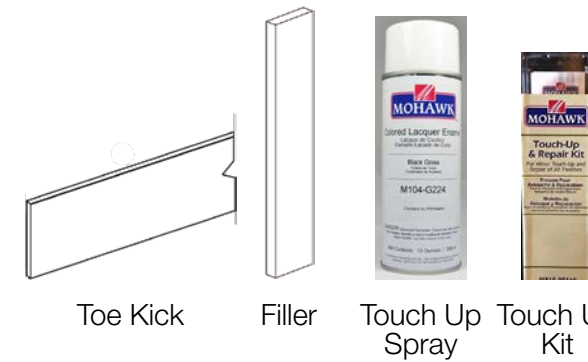

BW	BG	BS
TOE KICK			
KC __ -TKS8 96" W x 4.5" H x 0.25" D	✓	S.O.	✓
FILLER			
KC __ -F396 3" W x 96" H x 0.75" D	✓	S.O.	✓
TOUCH UPS			
KC __ -SPRAYCAN	✓	✓	S.O.
KC __ -TUKIT	✓	S.O.	✓