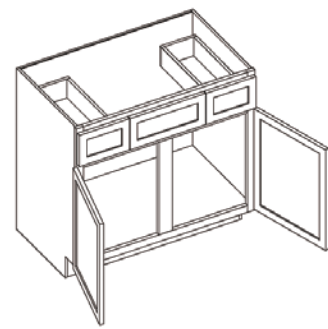

Double Door Vanity
24", 30", or 36" wide

Vanity Base - Left Drawers
36" wide

Vanity Base - Right Drawers
36" wide

Vanity Sink Base
36" wide

Vanity
Drawer
Base
12", 15"
or 18"
wide

	BW	BG	BS
DOUBLE DOOR VANITY			
KC __ -V24-2 24" W x 34.5" H x 21" D	✓	S.O.	✓
KC __ -V30 30" W x 34.5" H x 21" D	✓	✓	✓
KC __ -V36 36" W x 34.5" H x 21" D	S.O.	S.O.	✓*
BASE W/ DRAWERS			
KC __ -VSBDL36 36" W x 34.5" H x 21" D (Left Drawers)	✓	S.O.	S.O.
KC __ -VSBDR36 36" W x 34.5" H x 21" D (Right Drawers)	✓	S.O.	S.O.
VANITY SINK BASE			
KC __ -VSB36 36" W x 34.5" H x 21" D	✓	✓	S.O.
VANITY DRAWER BASE			
KC __ -VDB12 12" W x 34.5" H x 21" D	✓	✓	✓
KC __ -VDB15 15" W x 34.5" H x 21" D	✓	S.O.	S.O.
KC __ -VDB18 18" W x 34.5" H x 21" D	✓	S.O.	✓