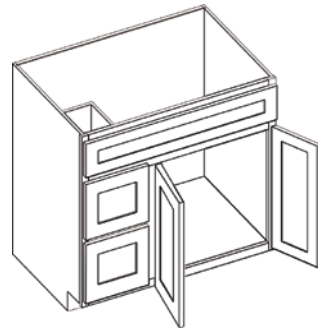

Double Door Vanity
24", 30", or 36" wide

Vanity Base - Left Drawers
36" wide

Vanity Base - Right Drawers
36" wide

Vanity Sink Base
36" wide

Vanity
Drawer
Base
12", 15"
or 18"
wide

	BW	BG	BS
DOUBLE DOOR VANITY			
KC __ -V24-2 24" W x 34.5" H x 21" D	✓	S.O.	✓
KC __ -V30 30" W x 34.5" H x 21" D	✓	✓	✓
KC __ -V36 36" W x 34.5" H x 21" D	S.O.	S.O.	✓*
BASE W/ DRAWERS			
KC __ -VSBDL36 36" W x 34.5" H x 21" D (Left Drawers)	✓	S.O.	S.O.
KC __ -VSBDR36 36" W x 34.5" H x 21" D (Right Drawers)	✓	S.O.	S.O.
VANITY SINK BASE			
KC __ -VSB36 36" W x 34.5" H x 21" D	✓	✓	S.O.
VANITY DRAWER BASE			
KC __ -VDB12 12" W x 34.5" H x 21" D	✓	✓	✓
KC __ -VDB15 15" W x 34.5" H x 21" D	✓	S.O.	S.O.
KC __ -VDB18 18" W x 34.5" H x 21" D	✓	S.O.	✓