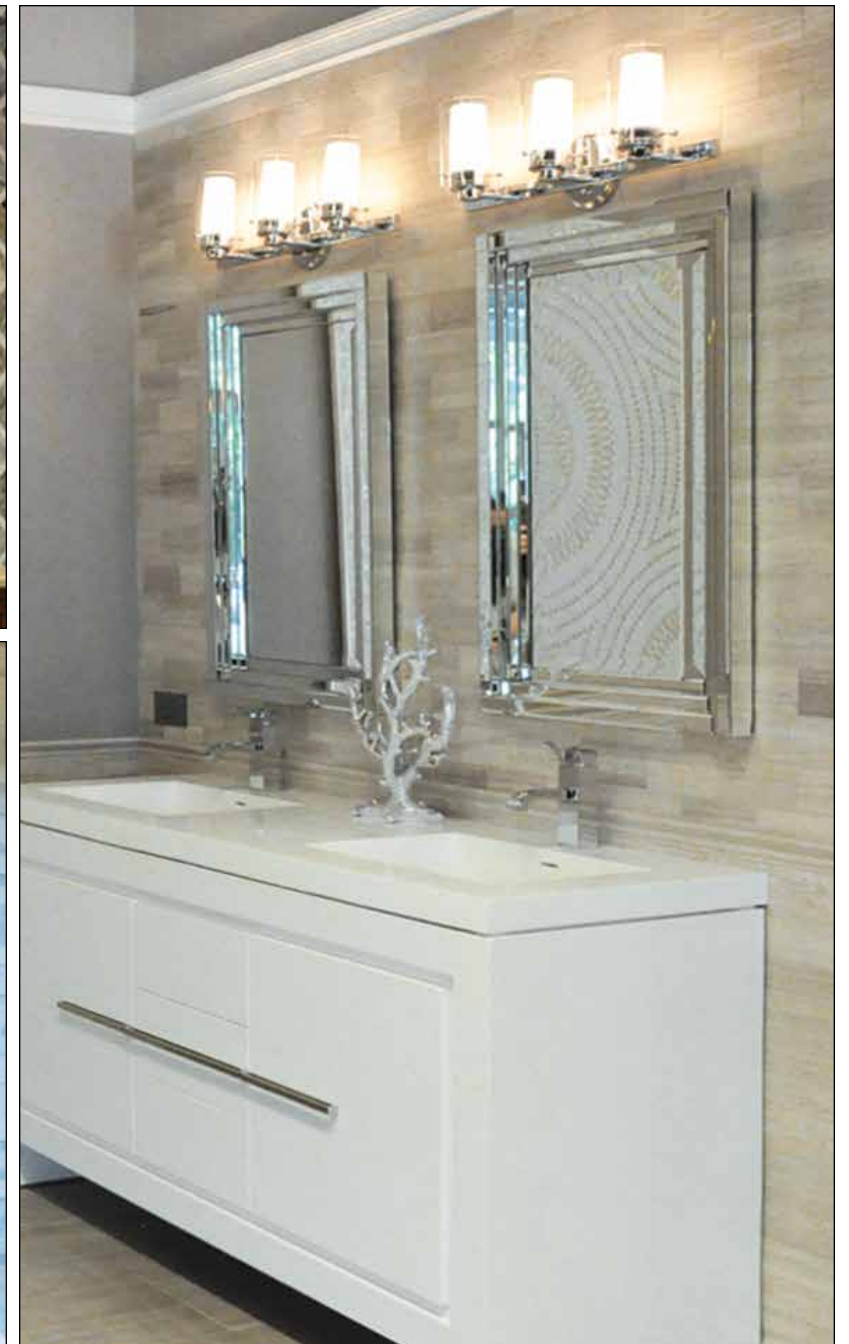

QuickSHIP Lighting

For your convenience, select items are stocked in our Central Service Center (Orders placed before 2pm are available within 1 business day for MD, VA, and Raleigh NC locations. Greensboro NC ships within 48 hours.)