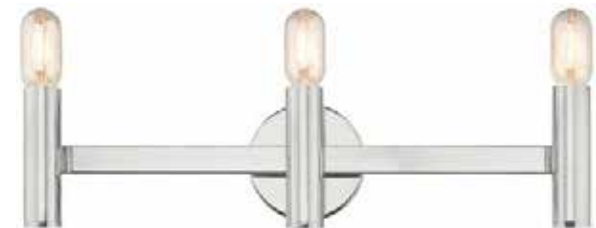

CA119331AD-674 \$158.00
Aged Brass, 25.5" W x 12" H x 7.25" E

CA119331BN-674 \$158.00
Brushed Nickel, 25.5" W x 12" H x 7.25" E

CA120031MB-426 \$158.00
Matte Black, 24.5" W x 9.75" H x 7" E

CA128531MB-449 \$184.00
Matte Black, 24.5" W x 9.25" H x 6" E

CA121831AD-432 \$180.00
Aged Brass, 23" W x 10" H x 7.25" E

L110343-07 \$129.90
Bronze, 23.5" W x 9.25" H x 3.75" E

L110343-05 \$134.90
Polished Chrome, 23.5" W x 9.25" H x 3.75" E

L110343-91 \$134.90
Brushed Nickel, 23.5" W x 9.25" H x 3.75" E

LI10363-05 \$194.90
Polished Chrome, 23.5" W x 10.625" H x 4.75" E
Install with globes facing upward only

LI10363-91 \$194.90
Brushed Nickel, 23.5" W x 10.625" H x 4.75" E
Install with globes facing upward only

LI960812X60
8W G25 E26
Medium Base
Globe
\$8.02

† Noted vanity lights require the Candelabra style bulb;
All others use the Medium Base bulb

LI1032-05 \$194.90
Polished Chrome, 15" W x 9.5" H x 7.75" E

LUF3683-15 \$56.32
Polished Chrome, 24" W x 9.25" H x 7.5" E