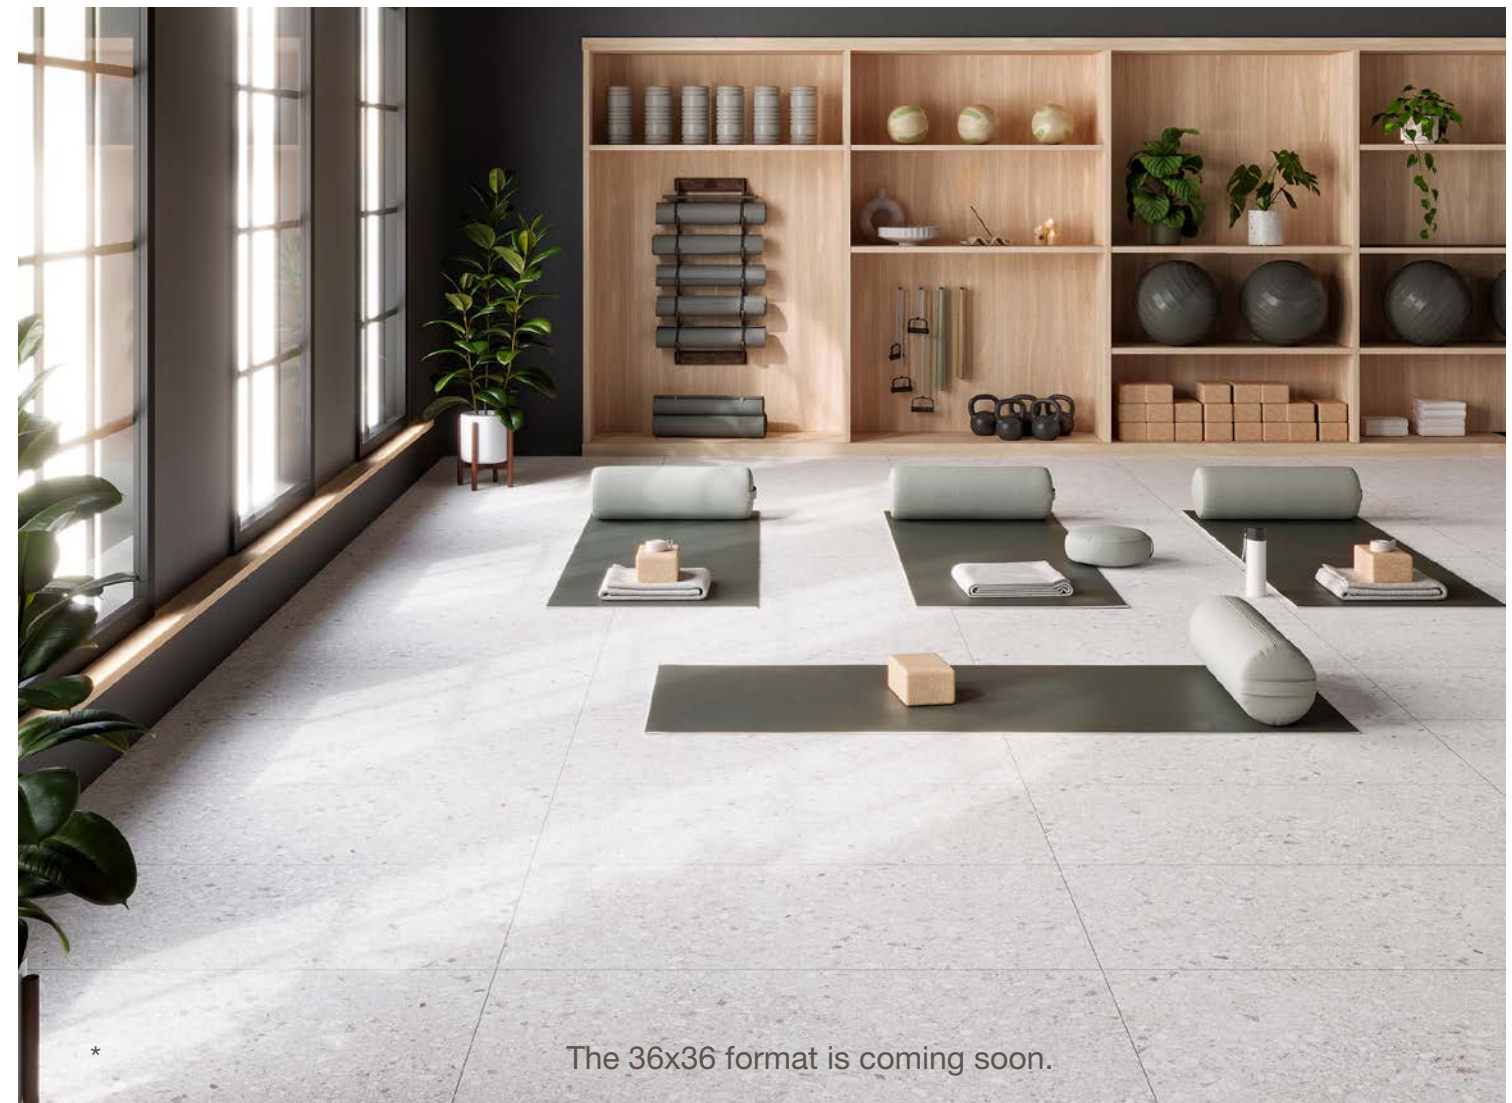

COMING SOON

Collection made in Italy.

HAVANA STONE

Available Sizes/Finishes: 24x24, 24x48, and 36x36 Matte

75HAWWHI2448

75HAVLIG2448

75HAVBEI2448

75HAVDAR2448