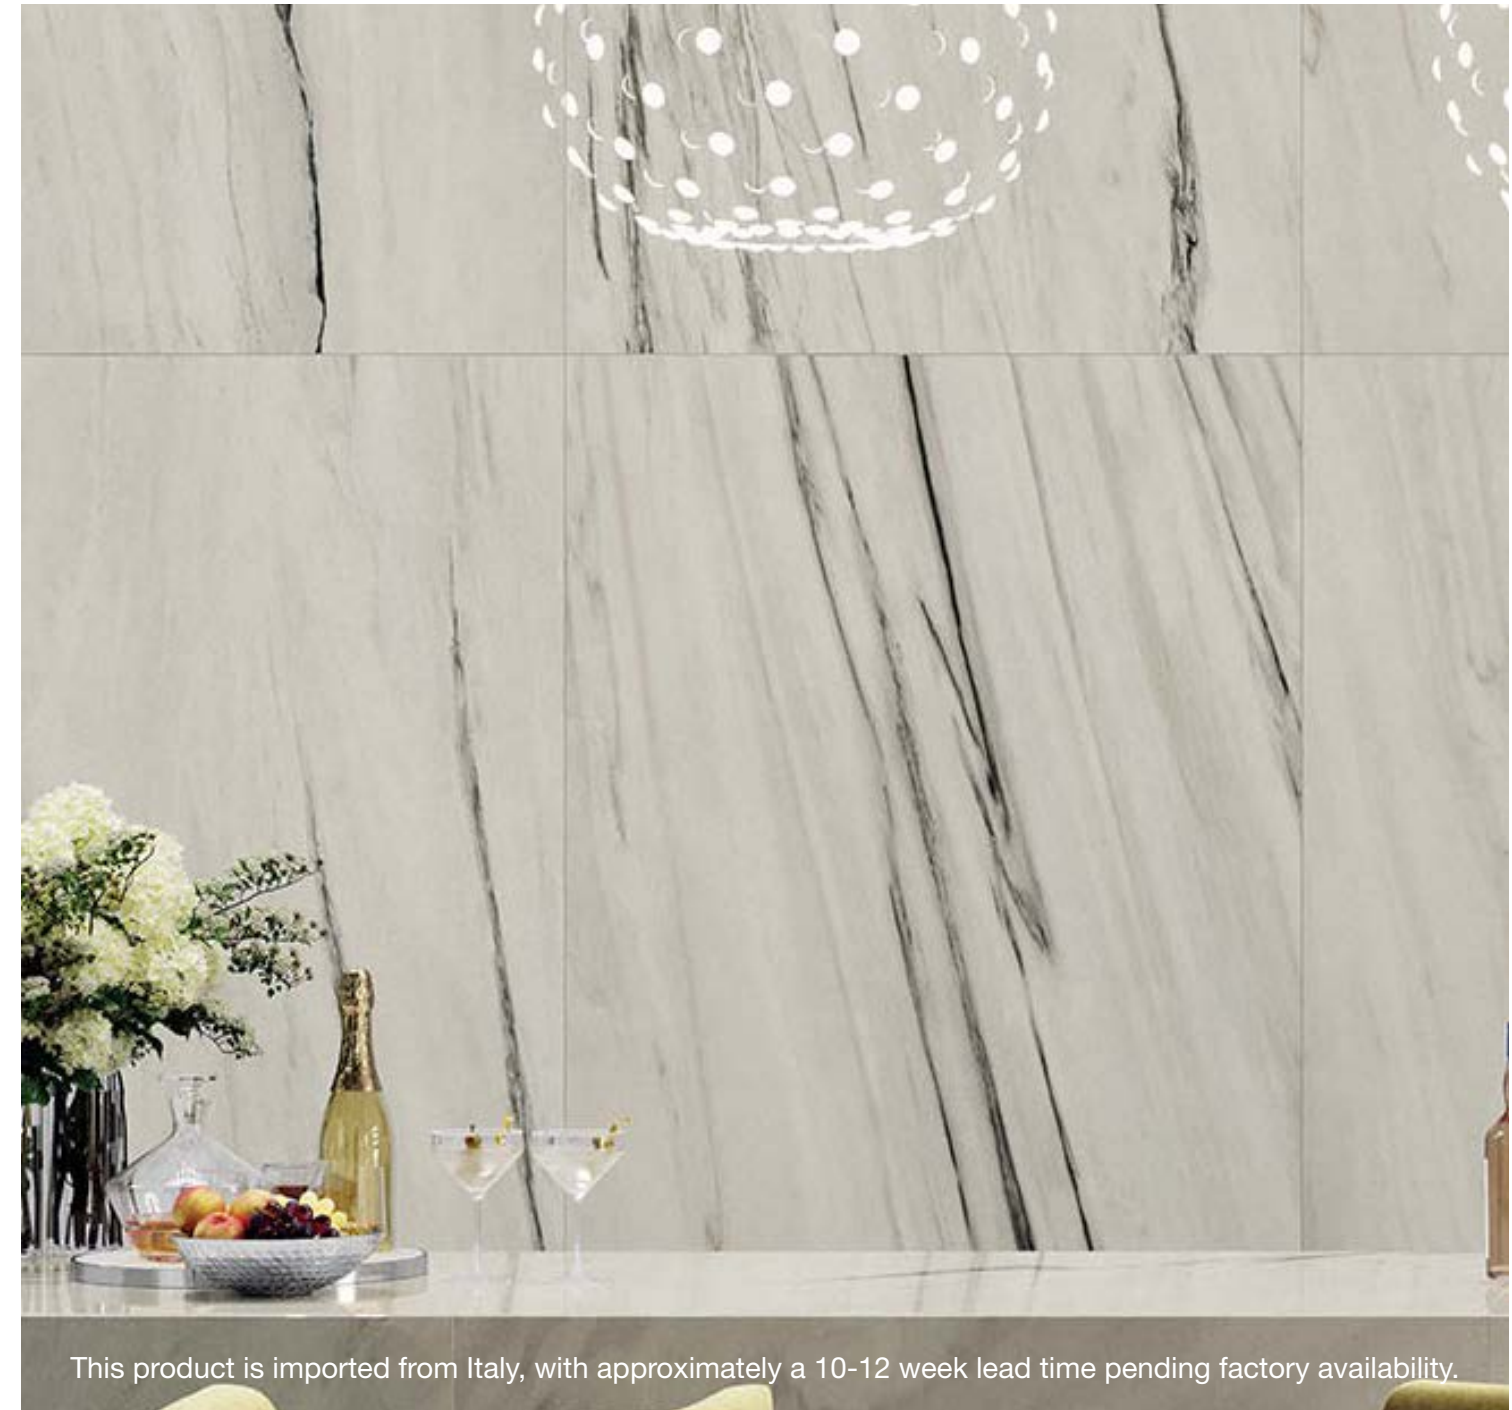

This product is imported from Italy, with approximately a 10-12 week lead time pending factory availability.