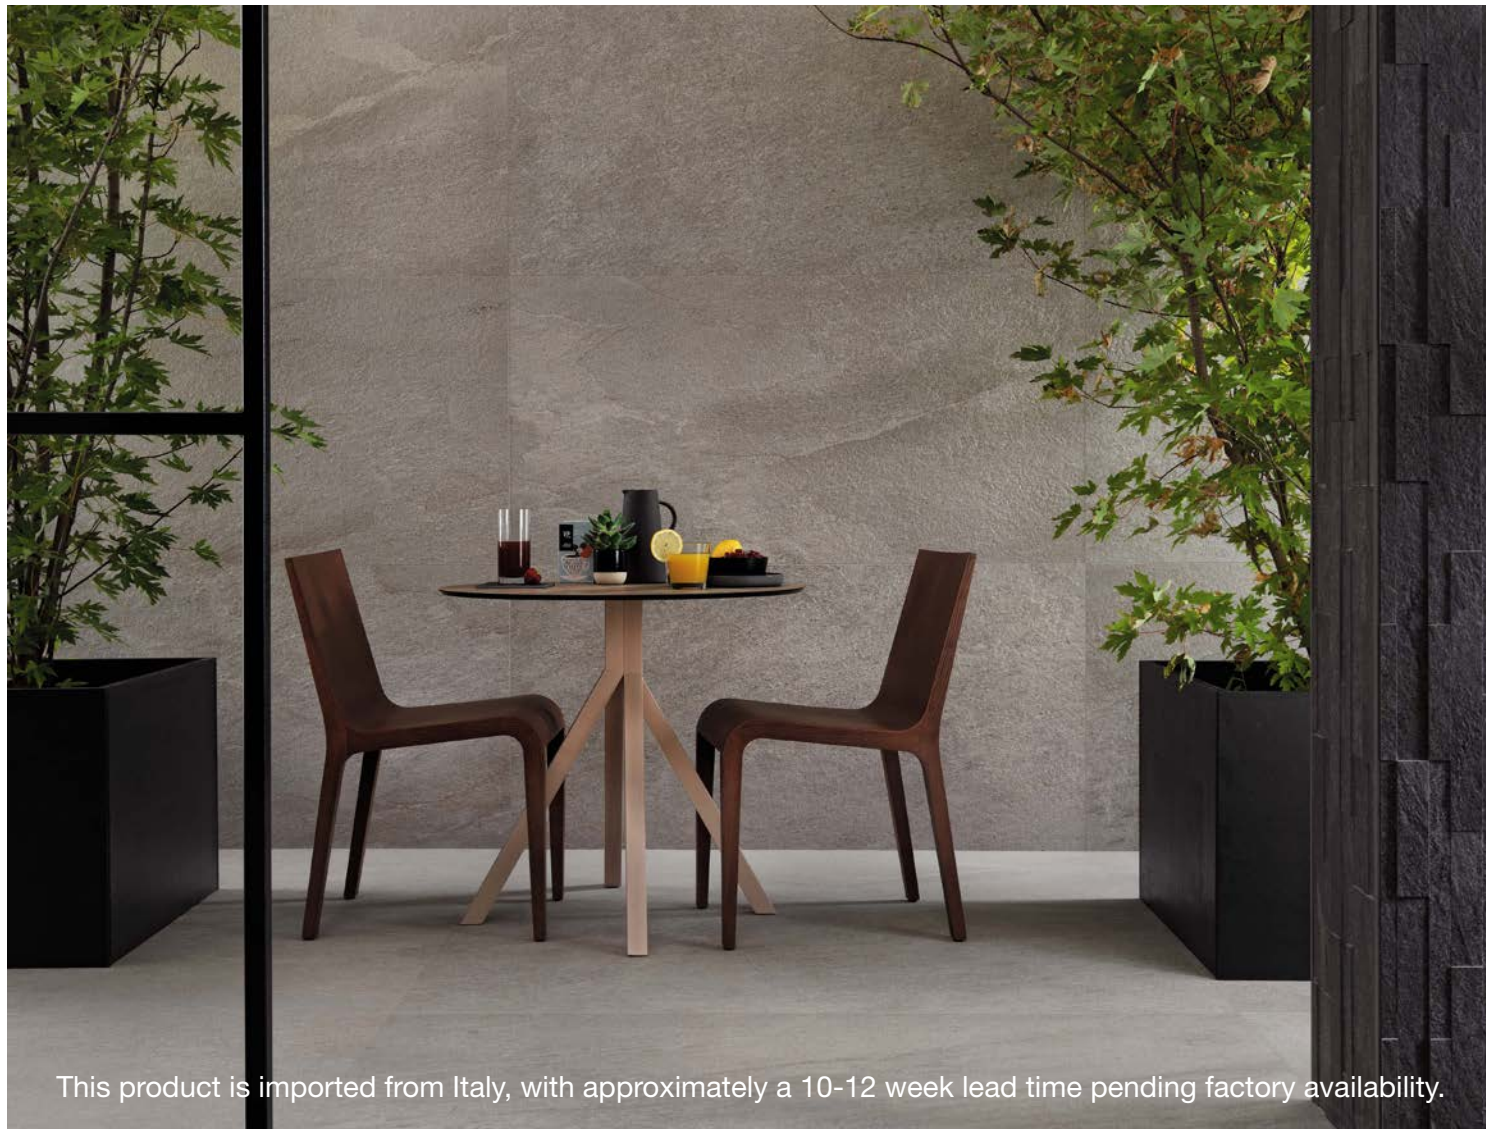

LAB

Available Sizes/Finishes: 24x48 Matte

45LABWHI2448

45LABASH2448

45LABCLA2448

45LABCOA2448

This product is imported from Italy, with approximately a 10-12 week lead time pending factory availability.

MARBLES