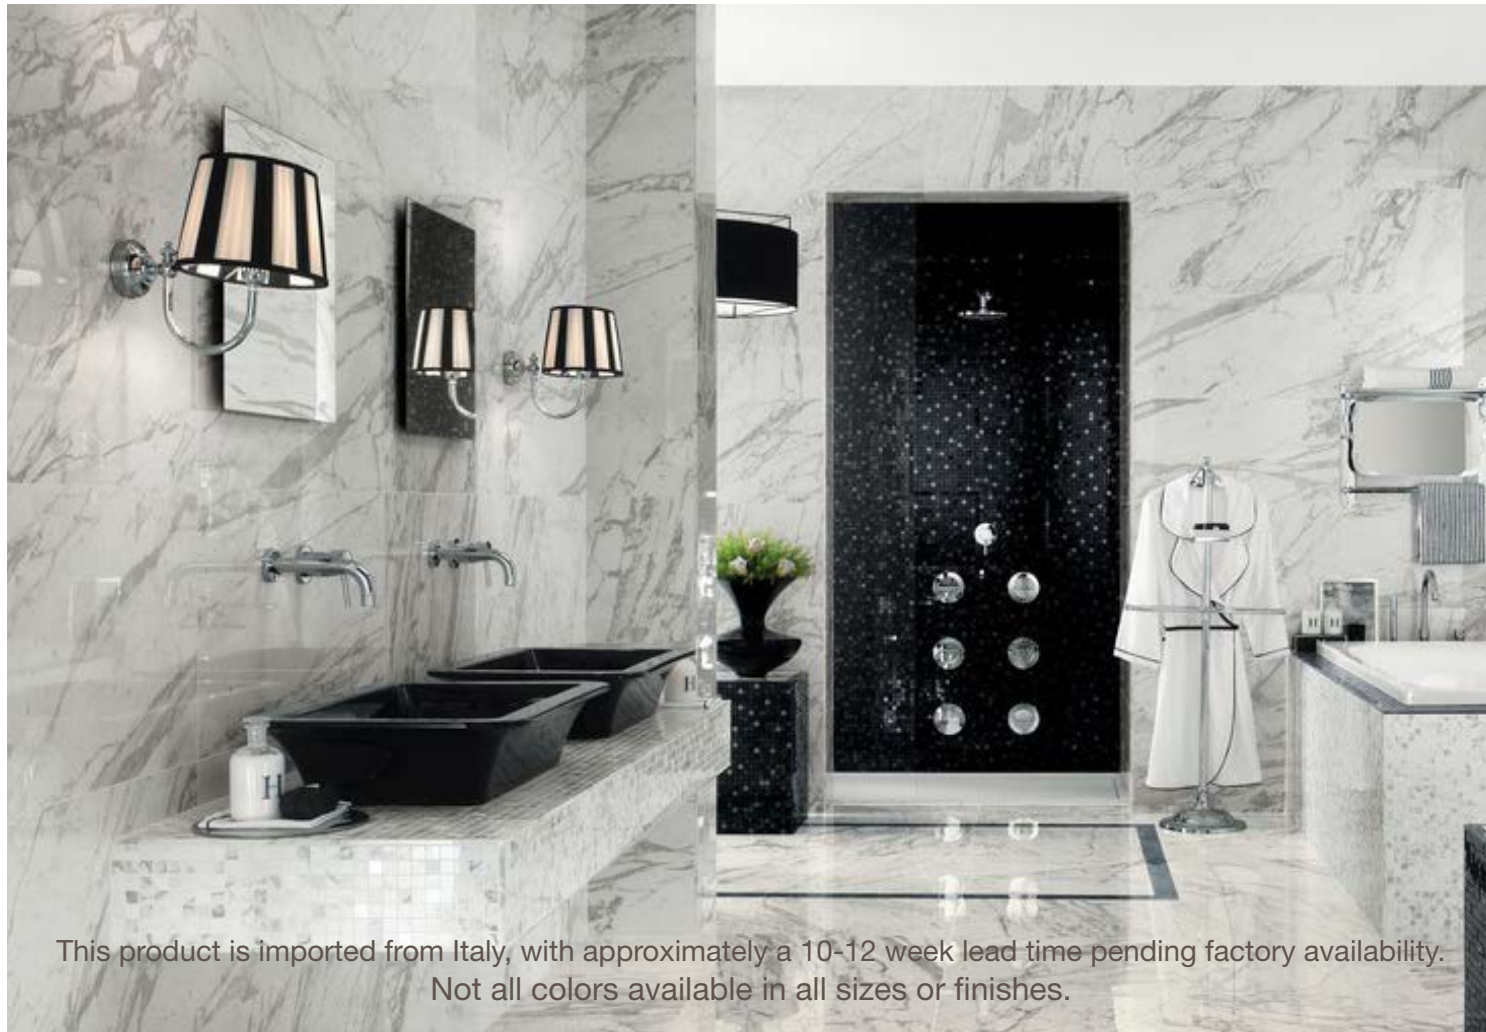

15MARNOI24 (matte)
15MARNOI24P (polished)

This product is imported from Italy, with approximately a 10-12 week lead time pending factory availability.
Not all colors available in all sizes or finishes.