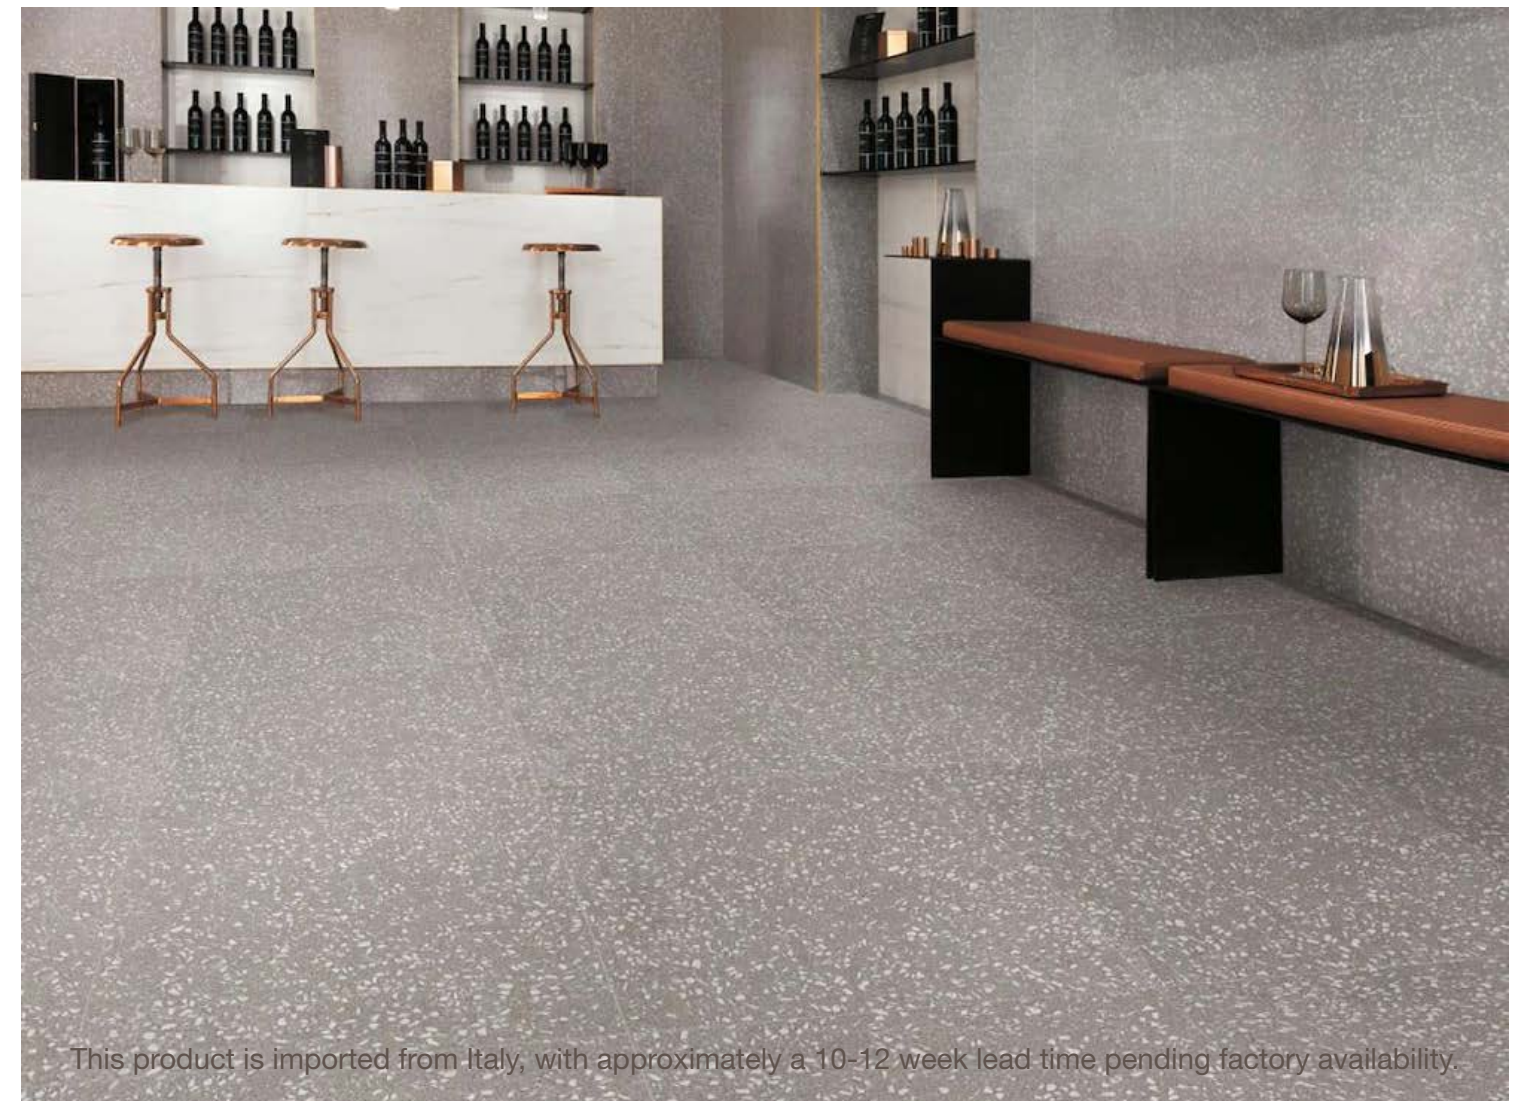

This product is imported from Italy, with approximately a 10-12 week lead time pending factory availability.