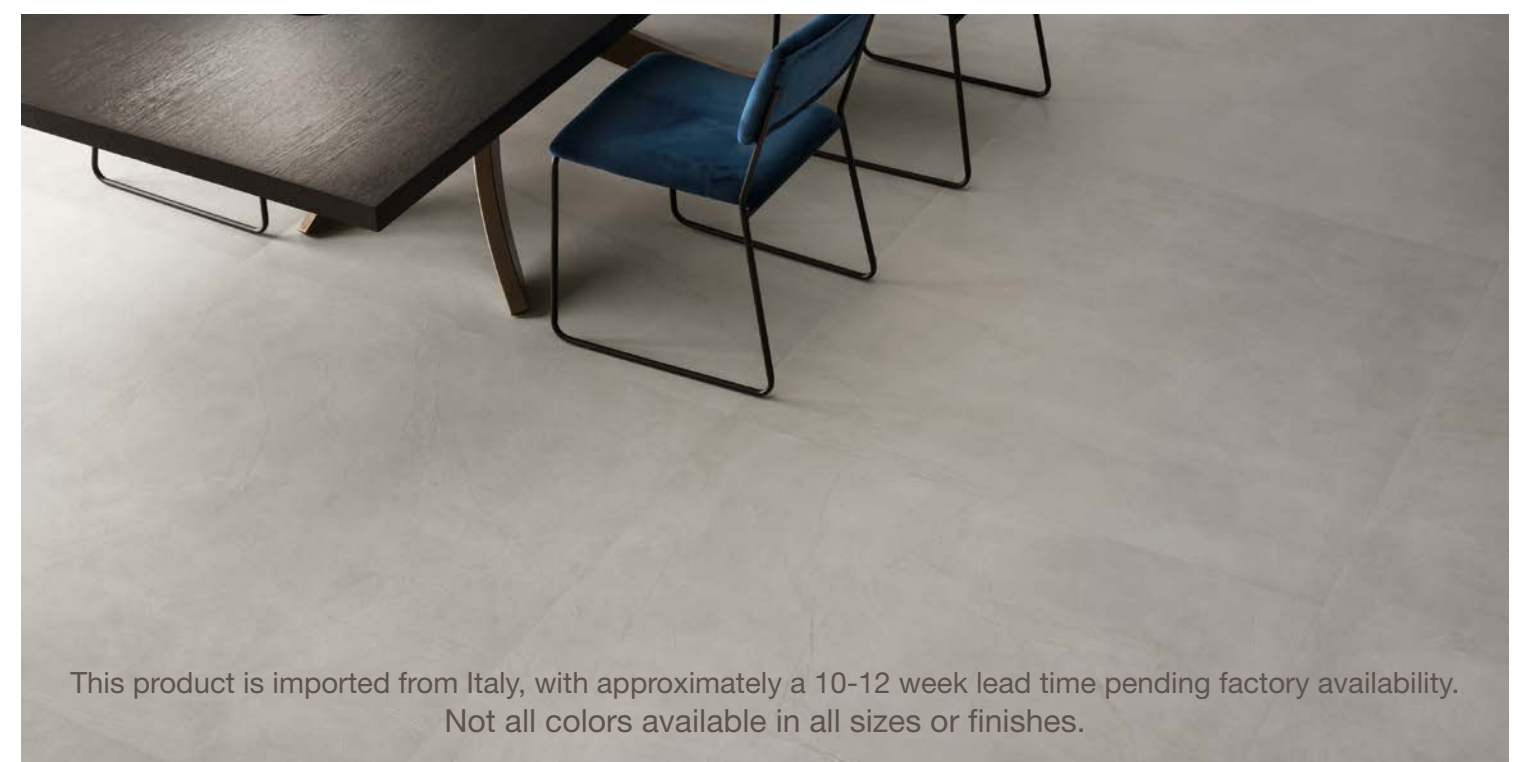

15PRICOR2448 (matte)

15PRISUE2448 (matte)

15PRIFOG2448 (matte)

15PRIGRA2448 (matte)

This product is imported from Italy, with approximately a 10-12 week lead time pending factory availability. Not all colors available in all sizes or finishes.