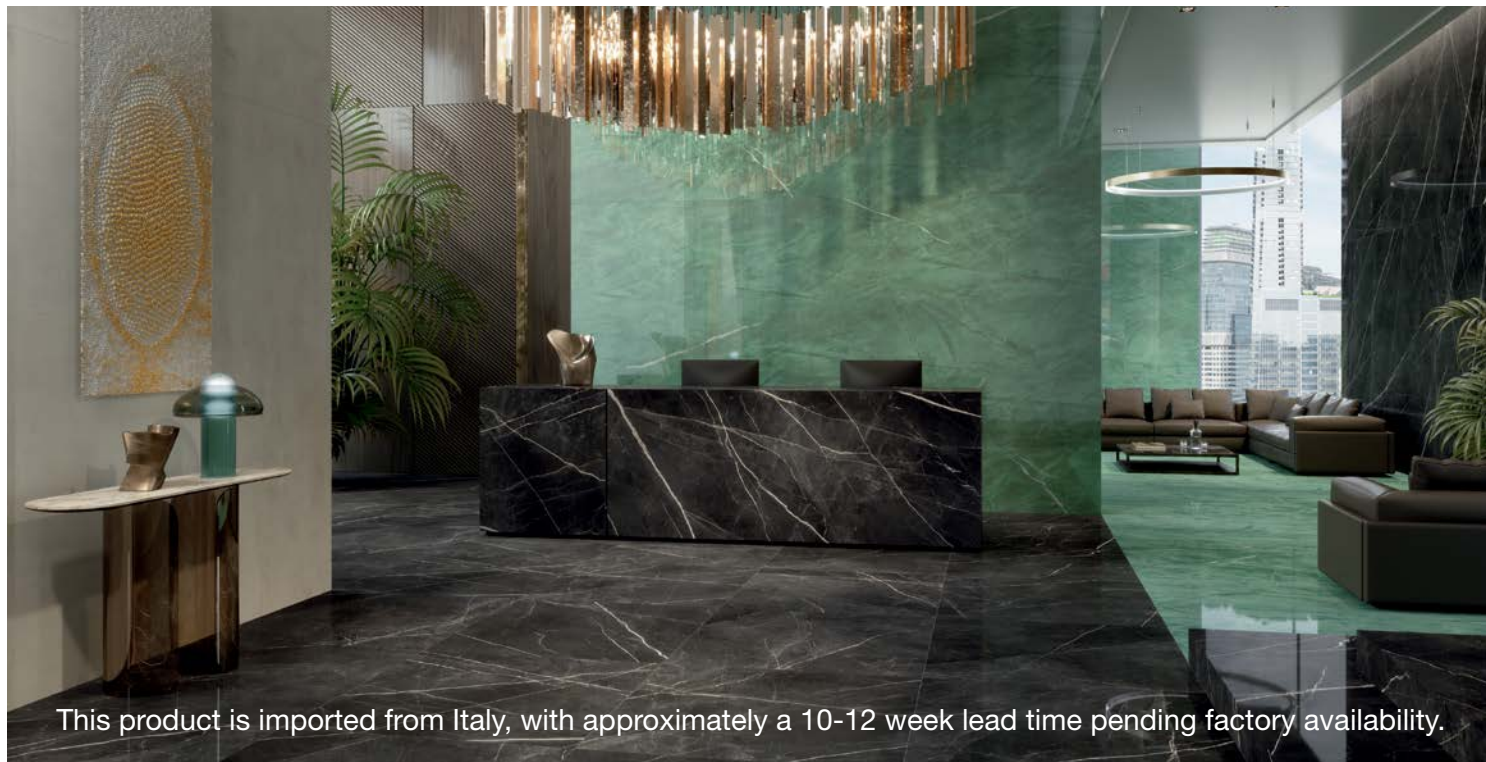

MARVEL GALA

Available Sizes/Finishes: 24x48 and 48x48 Polished

15GALCRY2448P

15GALDES2448P

15GALEXO2448P

15GALAMA2448P

15GALCAL2448P

This product is imported from Italy, with approximately a 10-12 week lead time pending factory availability.