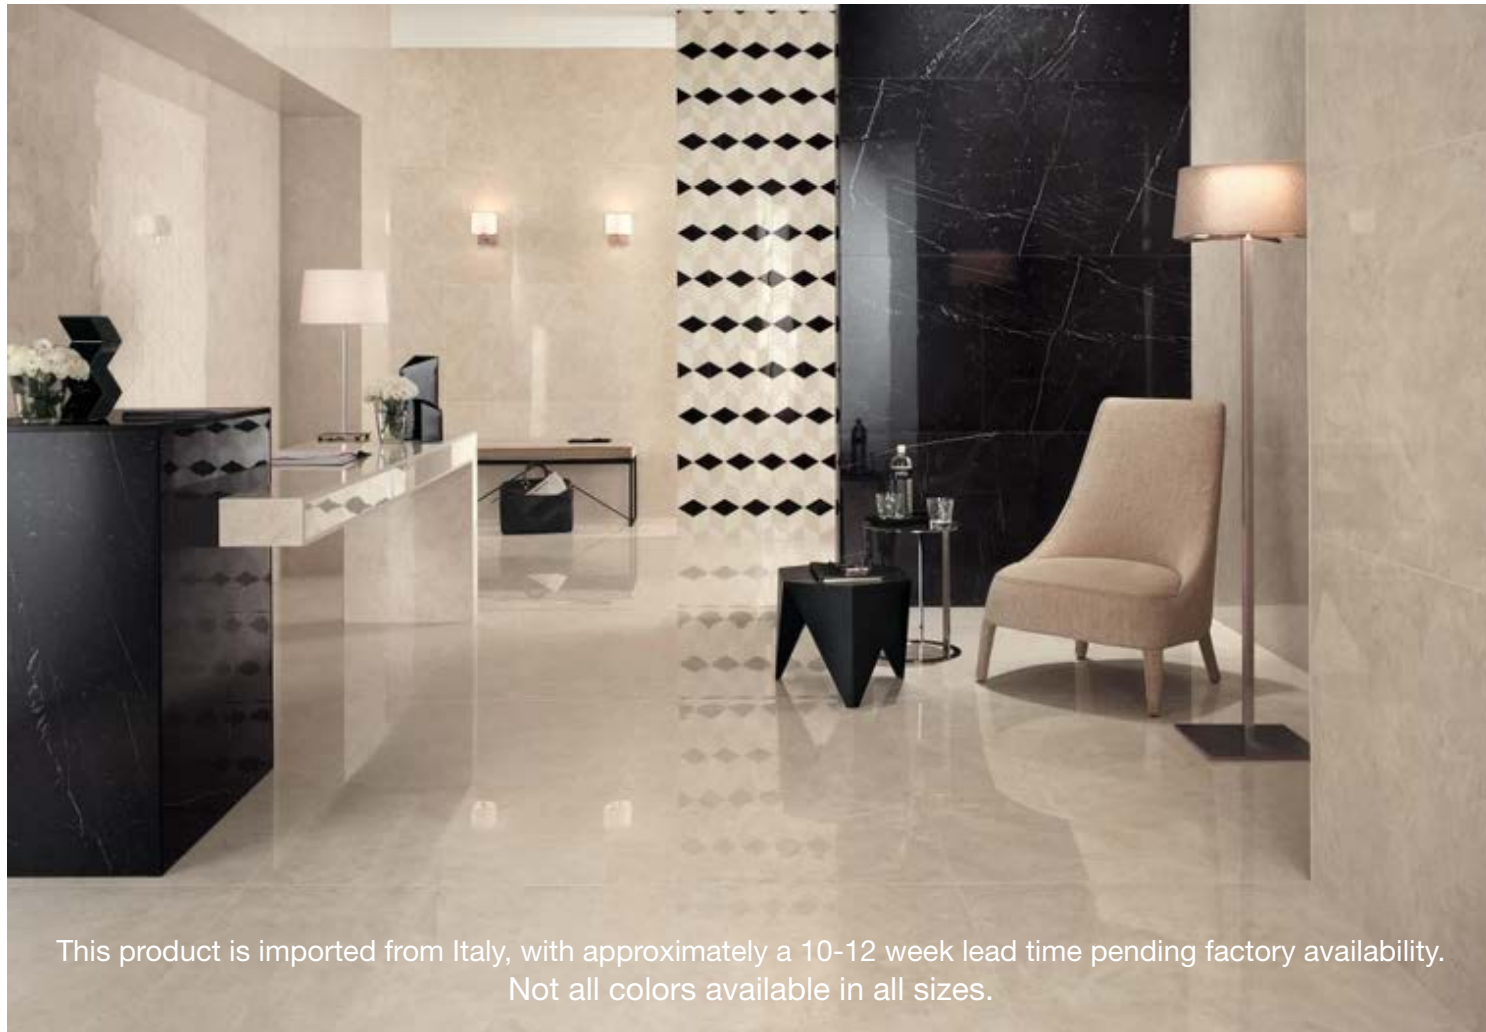

This product is imported from Italy, with approximately a 10-12 week lead time pending factory availability. Not all colors available in all sizes.

MARVEL X

Available Sizes/Finishes: 24x24, 24x48, 30x30, 30x60, and 48x48 Matte, Hammered, or Polished