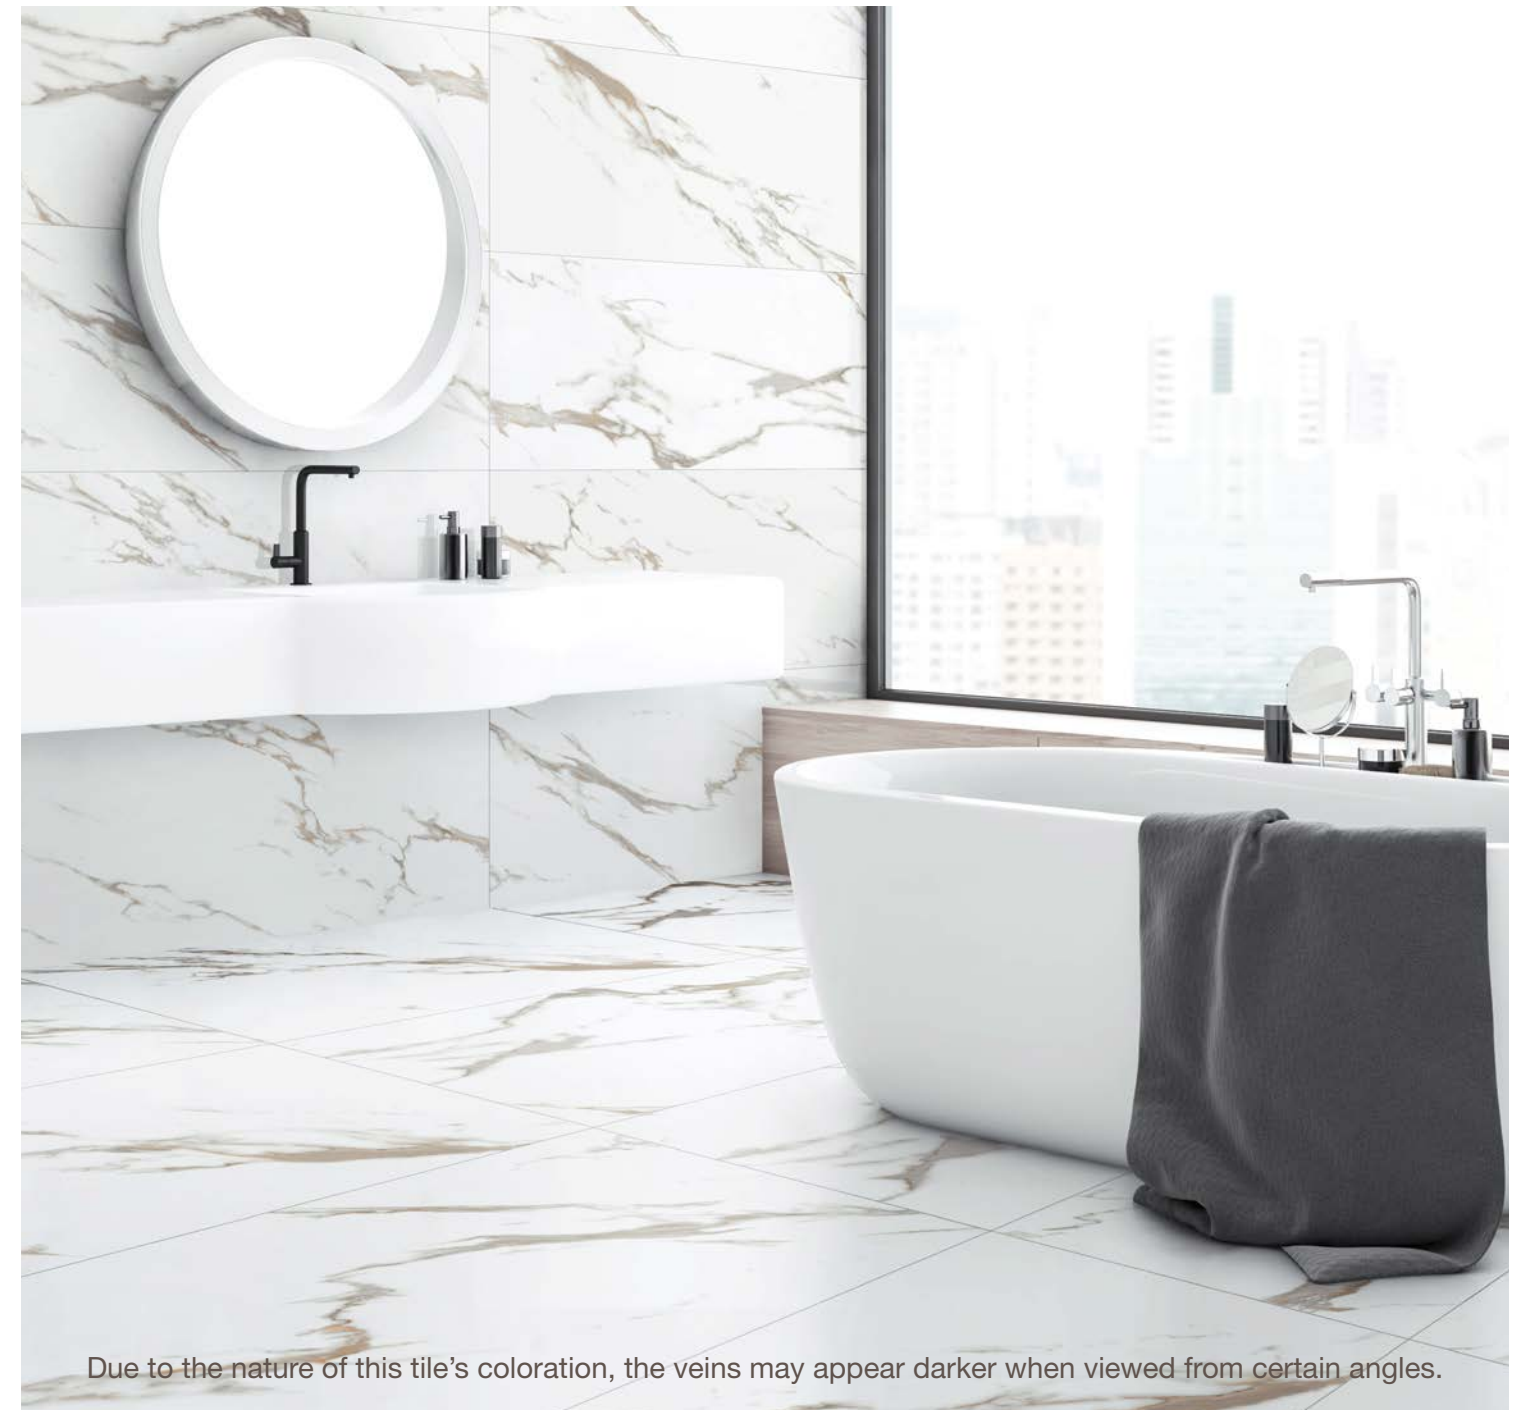

Due to the nature of this tile's coloration, the veins may appear darker when viewed from certain angles.