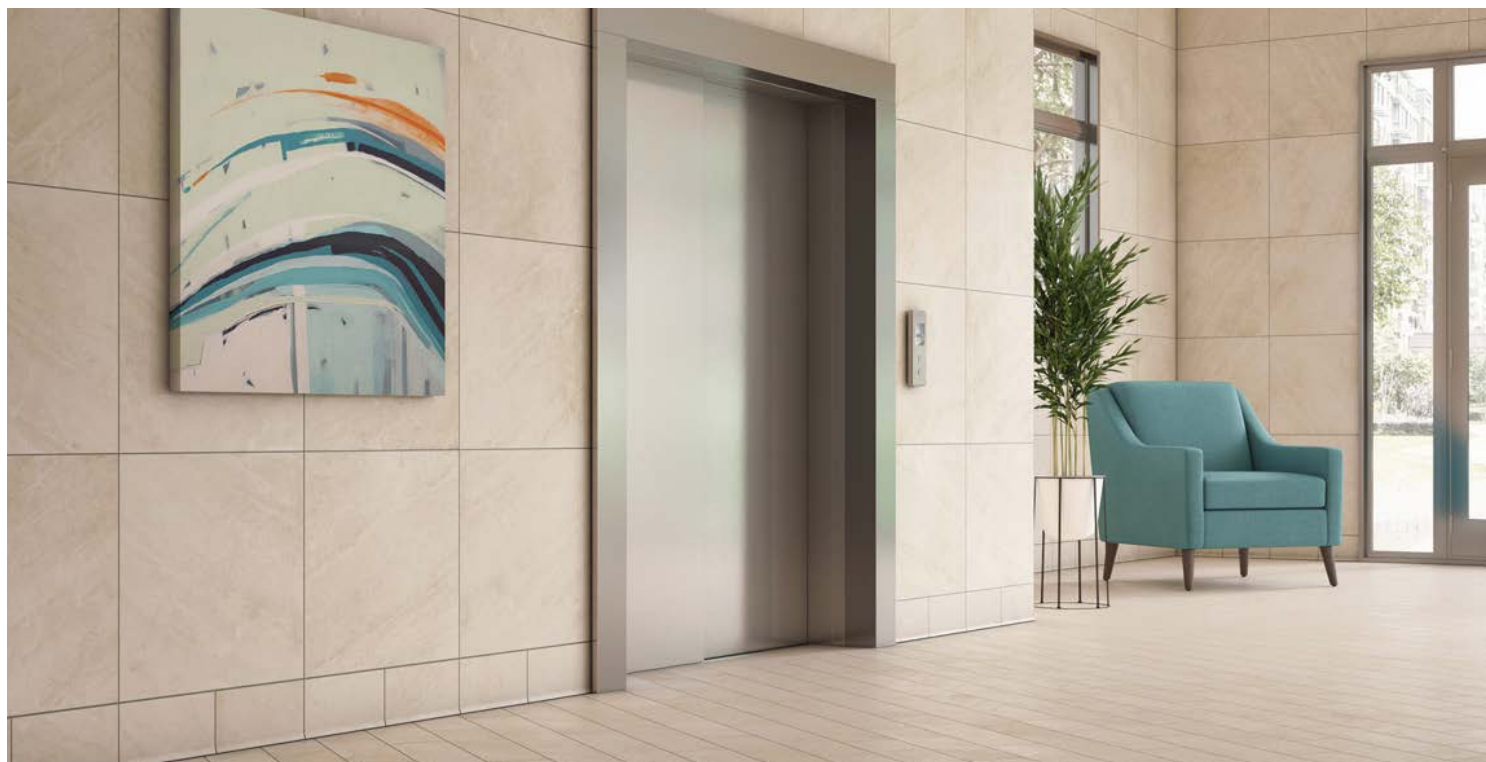

15PRICOR2448 (matte)

15PRISUE2448 (matte)

15PRIFOG2448 (matte)

15PRIGRA2448 (matte)

This product is imported from Italy, with approximately a 10-12 week lead time pending factory availability. Not all colors available in all sizes or finishes.