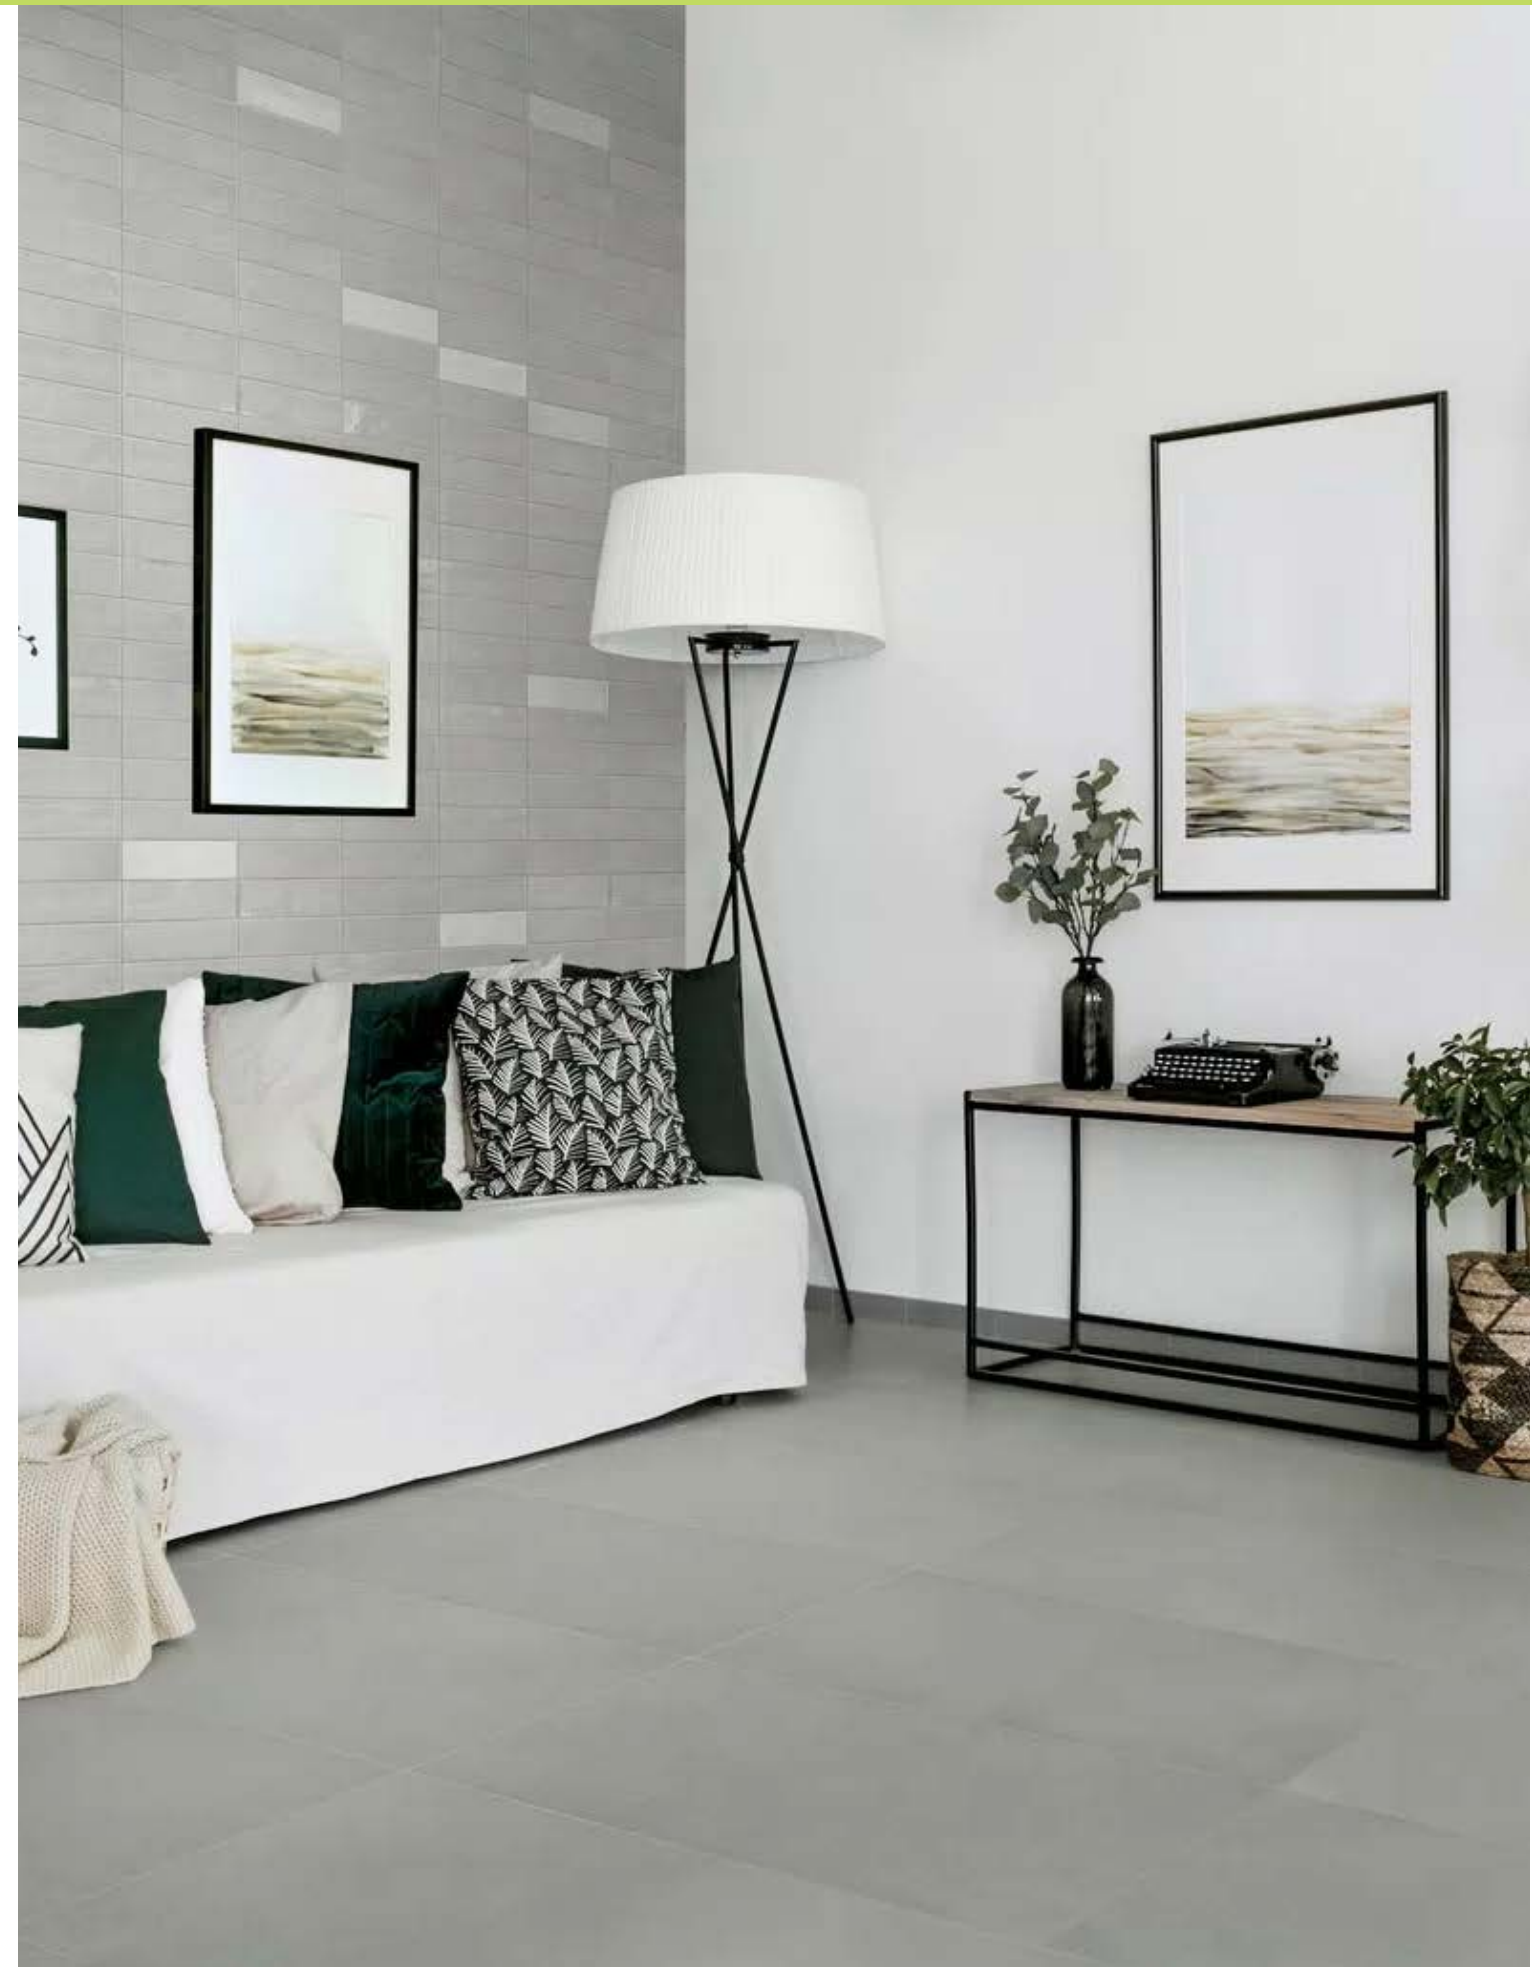

URBAN LIVING

Available Sizes/Finishes: 24x24 and 24x48 Matte, Chiseled, or Raw