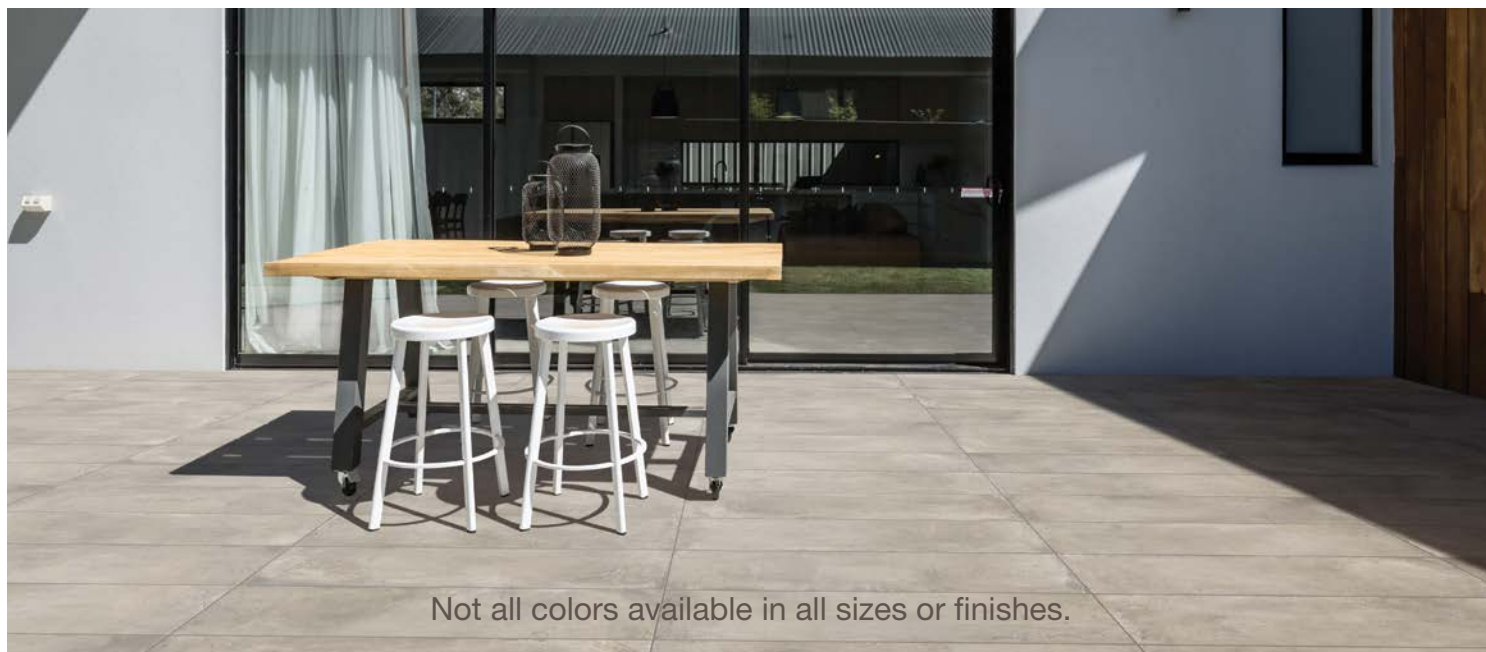

+ONE

Available Sizes/Finishes: 24x24, 24x48, and 48x48 Matte or Polished

Not all colors available in all sizes or finishes.

ALASKA

Available Sizes/Finishes: 24x24 and 24x48 Unpolished