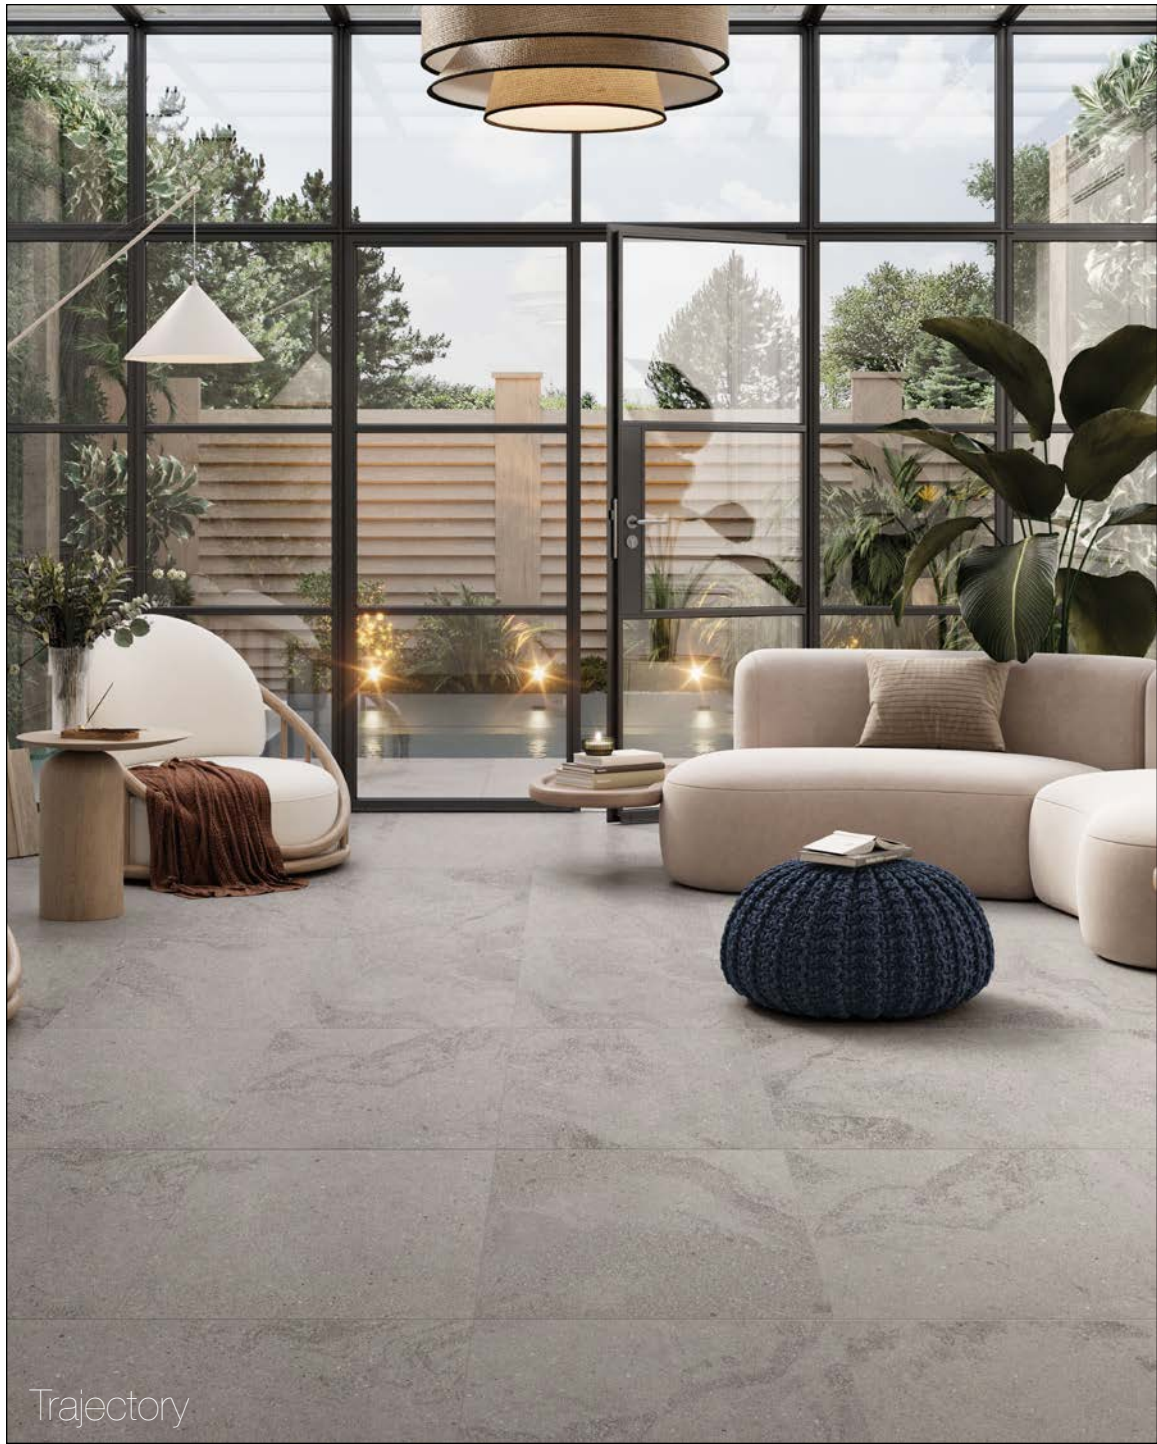

Contents

+ONE	4	MARVEL DREAM	31
ALASKA	5	MARVEL GALA.....	32
ALTERED STATE	6	MARVEL GEMS.....	33
BASALTINE	7	MARVEL PRO	34
BEYOND CALACATTA.....	8	MARVEL SHINE	35
BEYOND DOLOMITE	9	MARVEL STONE	36
BOHO	10	MARVEL X.....	37
BOOST.....	11	NATIVE METAL.....	38
BRAVE	12	NATURE.....	39
CARENZA	13	NAVONA	40
CEMENT BLOCK	14	NET ZERO.....	41
CHAMONIX.....	15	NOTORIOUS.....	42
CIVILIZATION	16	OH!TAKE.....	43
COLOR BLOX 2.0	17	OUTLAND	44
COVE	18	OWEN STONE	45
COVE TERRA.....	19	PORTUGAL.....	46
EPIC.....	20	PRISM.....	47
FRAY	21	QUARTZITE.....	48
GROOVE.....	22	REFLEX.....	49
HAVANA STONE	23	SHADES 2.0.....	50
HERO.....	24	STATUARY	51
HORIZONS.....	25	STONE FICTION.....	52
KLIF.....	26	STONES AT LARGE	53
LAB.....	27	TRAJECTORY	54
MARBLES	28	TRILOGY	55
MARBLIQUE	29	URBAN LIVING.....	56
MARVEL.....	30		

Tile is manufactured with natural ingredients that are formaldehyde and PVC free, making it a healthy choice for your space!

www.mosaictileco.com

For your convenience, select products are stocked in our Central Service Center.
Orders placed before noon are available within 1 business day.

The TCNA recommends rectangular shape tile be installed with a maximum of 33% offset in order to resolve any possible lippage from one tile to the next.