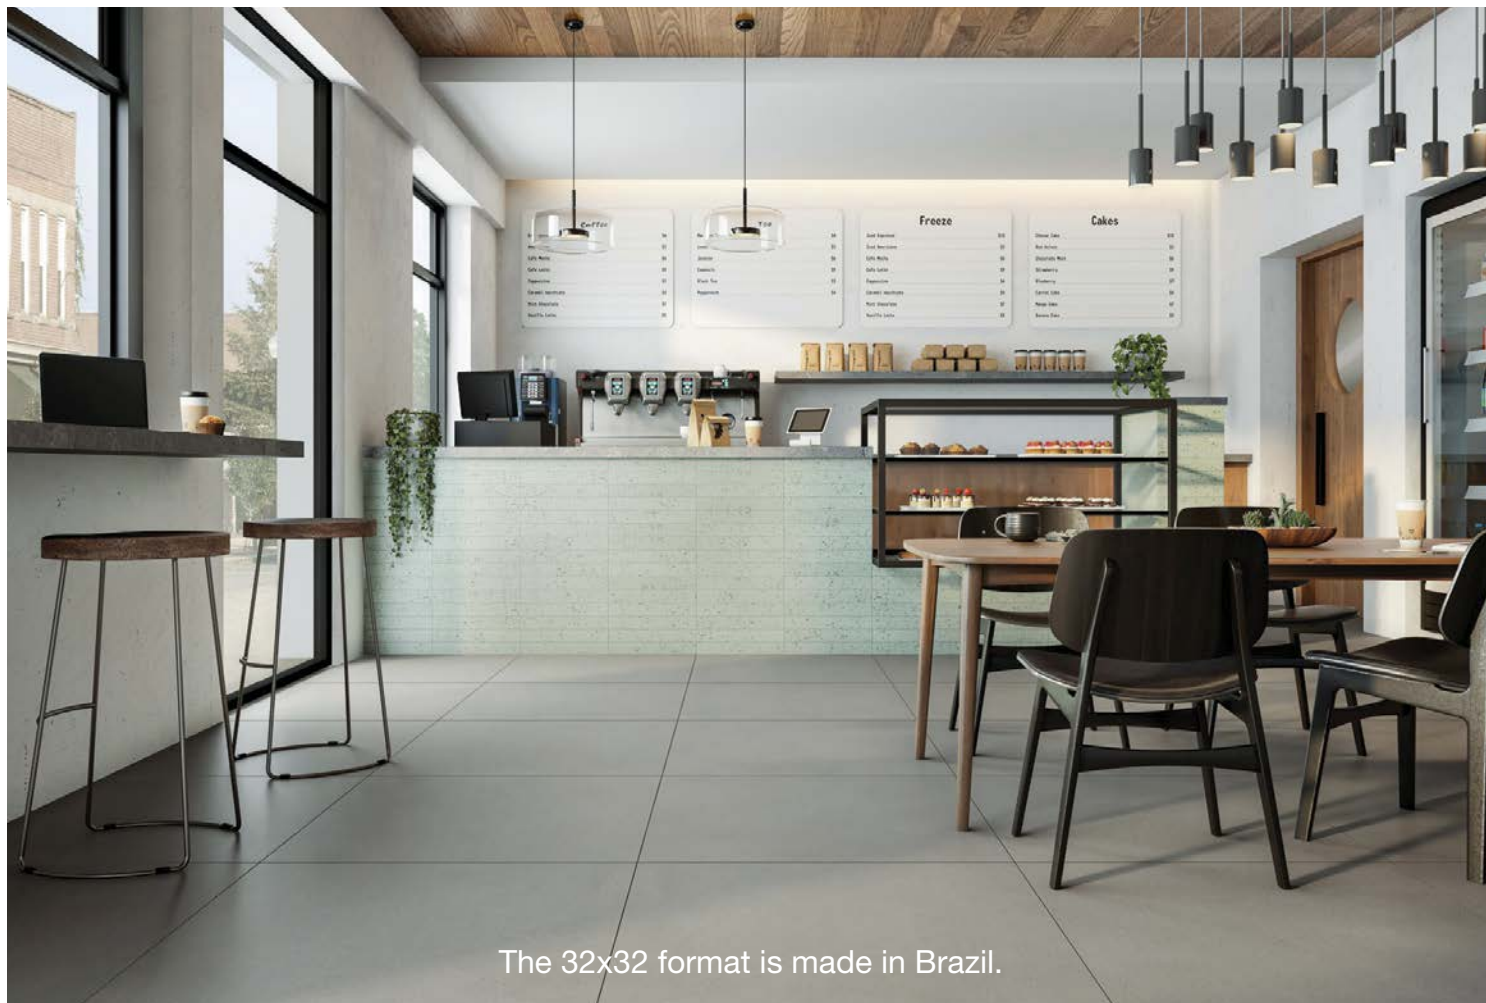

70CHABIA2448

70CHAGRA2448

70CHADAR2448

70CHABEI2448

The 32x32 format is made in Brazil.

CIVILIZATION

Available Sizes/Finishes: 24x24 and 24x48 Unpolished or Semi-Polished

03CIV012448 (unpolished)
03CIV012448SPO (semi-polished)