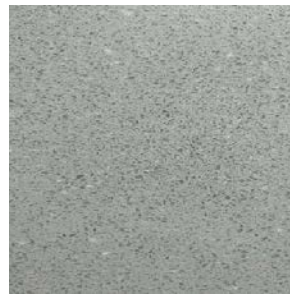

Grigio Torun Resin-Marble

- 4" x 36" x 5/8" Threshold
- 6" x 72" x 5/8" Threshold
- 9" Corner Shelf