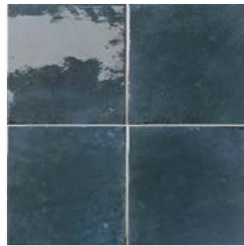

# Agadir

3x11 Glazed Porcelain  
6x6 Glazed Porcelain

mosaic   
Products. Design. Solutions.

88AGANIE6G (glossy)

88AGAPIE6G (glossy)

88AGAAGU6G (glossy)

88AGACOT6M (matte)

88AGALAG6G (glossy)

88AGASEL6G (glossy)

88AGANIE311G (glossy)

88AGAPIE311G (glossy)

88AGAAGU311G (glossy)

88AGACOT311M (matte)

88AGAIVO311G (glossy)

88AGAMUS311G (glossy)

88AGALAG311G (glossy)