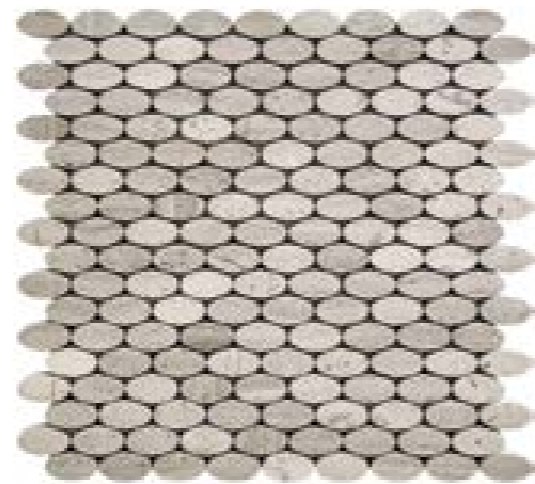

HABERSHAM  
73SV-B24

Sheet size: 11.3x12.3"  
Material: Wooden Gray / Eastern White

HEMINGWAY CIRCLE  
73SV-P15

Sheet size: 11.2x11.5"  
Material: Wooden Gray / Dream Stone

WRIGHT SQUARE  
73SV-B21

Sheet size: 11.2x11.6"  
Material: Wooden Gray