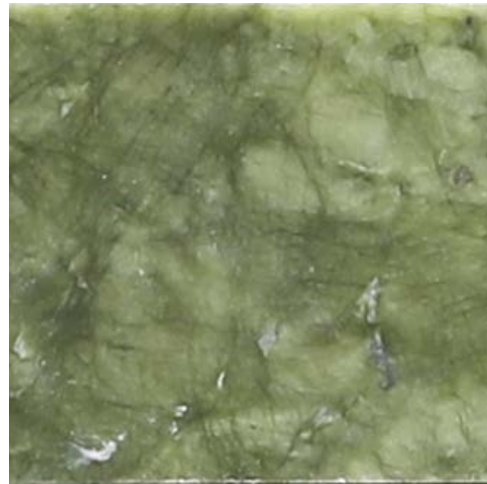

VERT MING

FIELD TILE	MOLDINGS
N/A	N/A
SPECIALTY	
2x8 Tivoli Honed