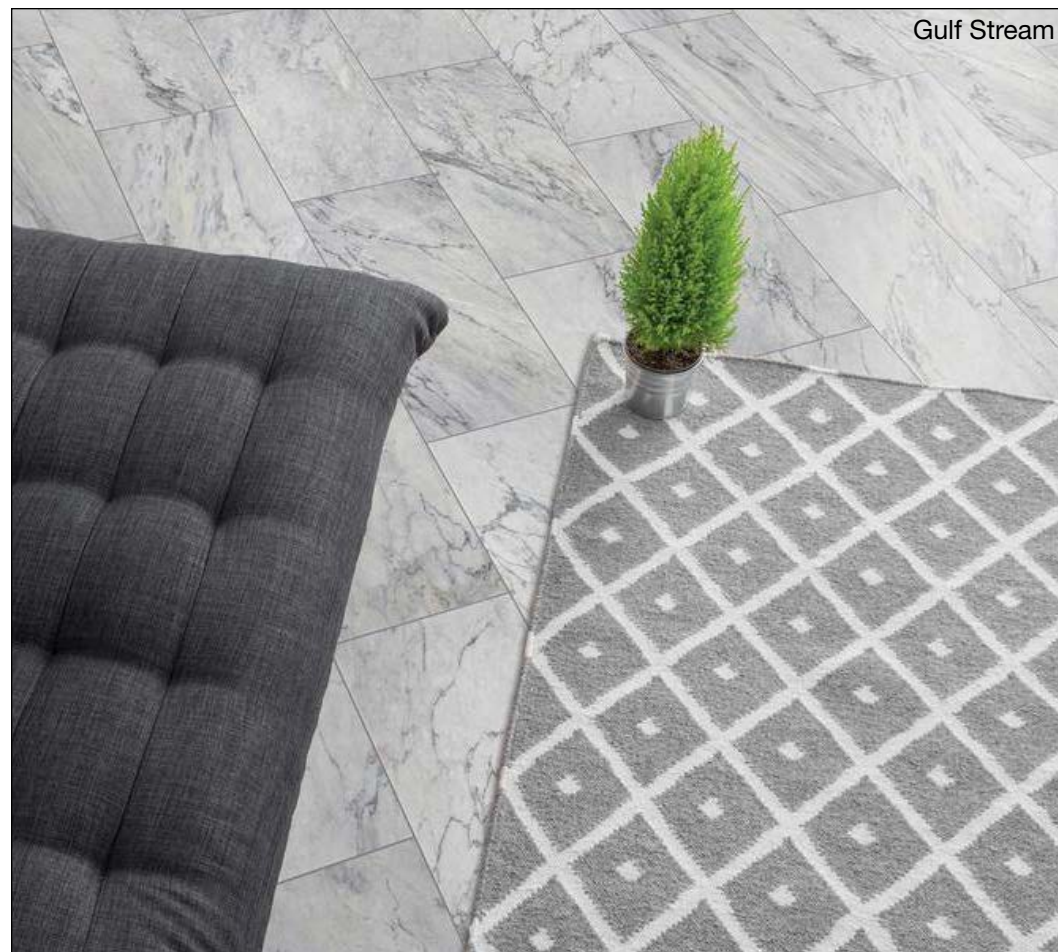

**GULF STREAM**

**FIELD TILE**

12x24 Honed  
12x24 Polished

**MOLDINGS**

3/4x12 Pencil Honed

**MOSAICS**

Basketweave Honed  
(12x12 Sheet)

Special Order plus Freight (Approximately 2 weeks lead time)  
Please Note: Field tiles with resin mesh backing require the use of a premium thinset for optimal installation results. Mosaic recommends TEC Super Flex for these installations.