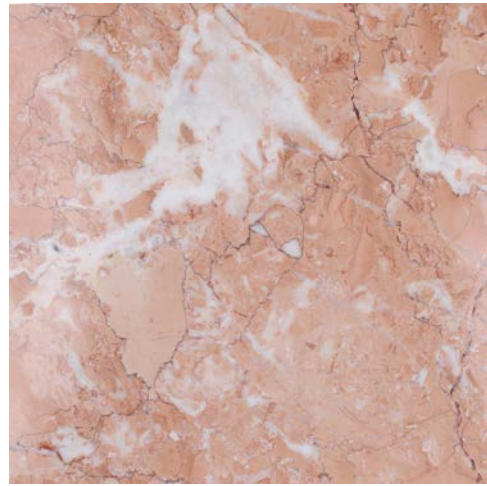

BELLINI

FIELD TILE	MOLDINGS
12x12 Polished	N/A
SPECIALTY	
  2x8 Tivoli Honed