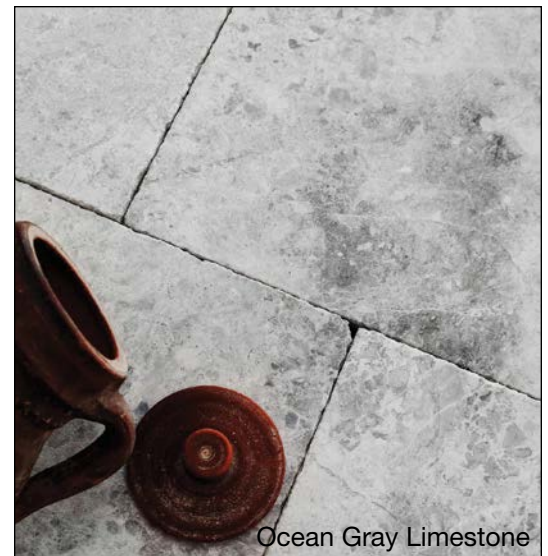

# Altura Stone

Swan Areo Cream and Tundra Gray

Tundra Blue Limestone

Calacatta Vida Marble

Ocean Gray Limestone

mosaic   
Products. Design. Solutions.