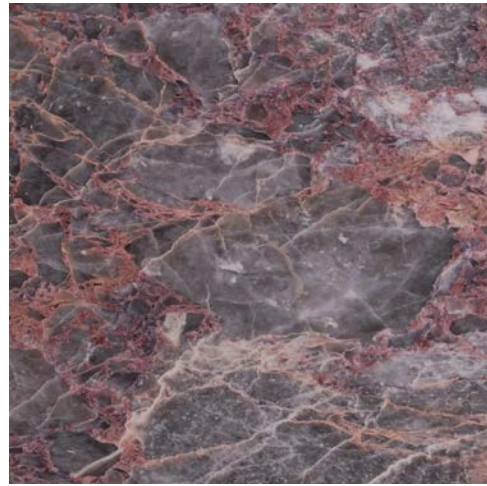

SALOME

FIELD TILE

12x12 Polished

MOLDINGS

N/A