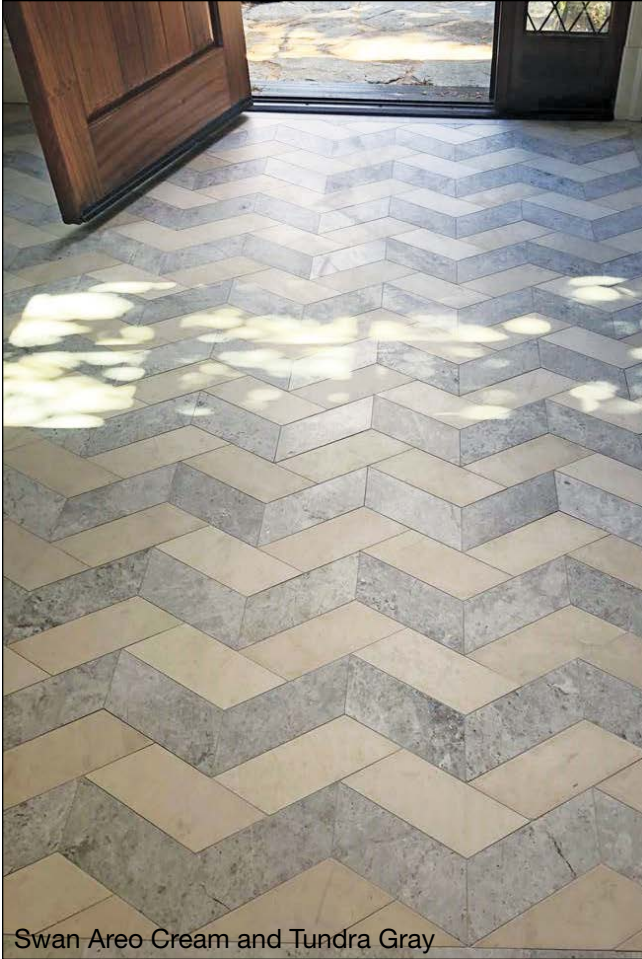

# Altura Stone

Swan Areo Cream and Tundra Gray

Tundra Blue Limestone

Calacatta Vida Marble

Ocean Gray Limestone

mosaic   
Products. Design. Solutions.