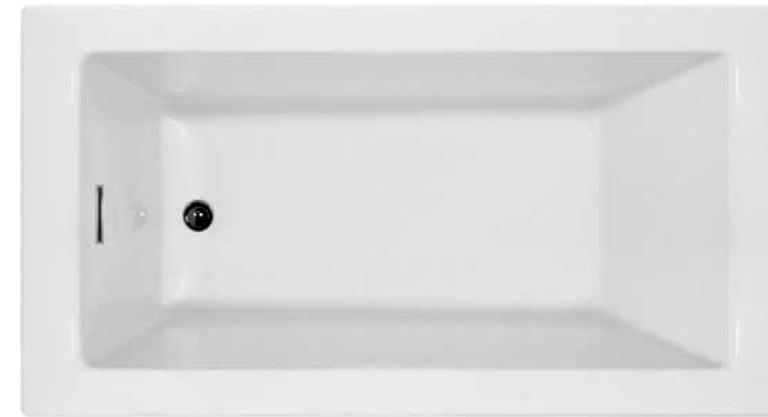

White, 60" W x 32" D x 20" H
HYSYD6032ATO-WHI-LH (left drain)
HYSYD6032ATO-WHI-RH (right drain)

$899.00

White, 60" W x 30" D x 20" H
HYSYD6030ATO-WHI-LH (left drain)
HYSYD6030ATO-WHI-RH (right drain)

$899.00

Features:

- MADE IN THE USA
- Fits a standard 5' alcove opening
- Finished in 1/8" thick layer of deep lustrous acrylic
- Extra thick reinforced fiberglass
- Integral E-Z Level platform facilitates installation
- Non-skid bottom
- Linear integral overflow drain
- Designed with sharp, zen lines and a seamless molded skirt
- Rigid PVC piping
- Self draining pump and system
- Cable waste and overflow
- 99 Year Limited Warranty; 9 Year Limited Warranty on Parts